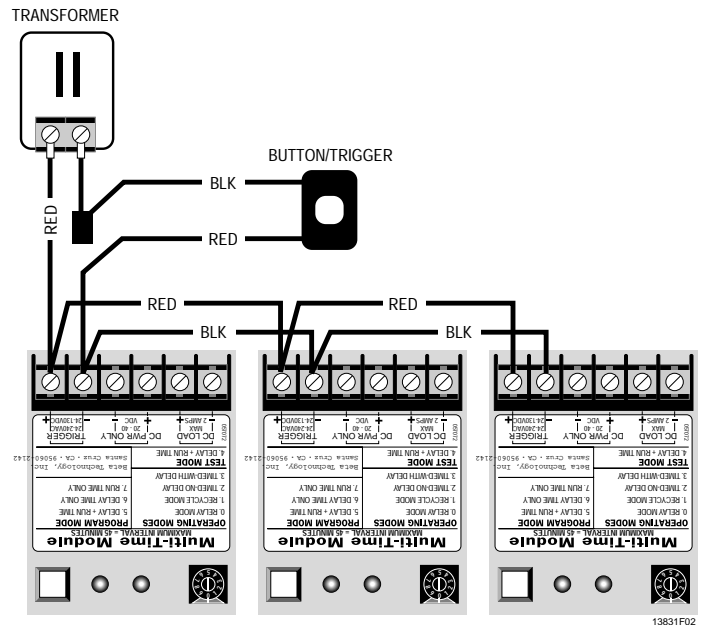

Remote Trigger Kit for Multiple Pump Triggering