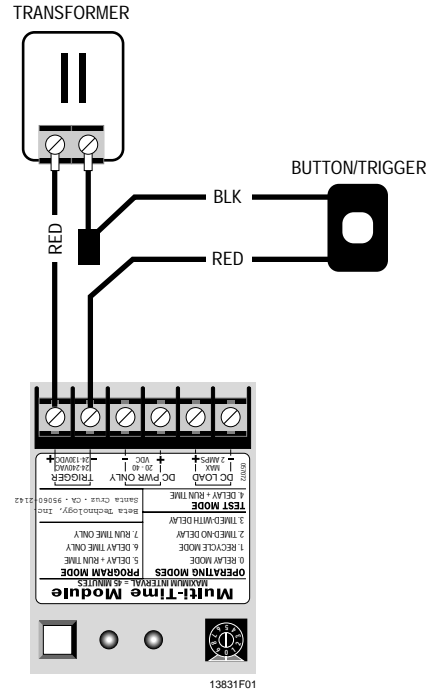

Place switch in accessible location. The switch must be within 12 feet of power outlet and 15 feet of pump. Install wiring as described:

For Individual Pump Triggering (P4 Series):

1. Connect the red wire from the plug-in transformer to the positive (+) trigger terminal on the Multi-time module.
2. The black wire from the transformer should enter the pump enclosure and be capped together with the black wire from the remote trigger switch.
3. The red wire from the remote trigger switch should be connected to the negative trigger terminal on the Multi-time Module.
4. To activate pump, depress trigger until pump activates.

For Multiple Pump Triggering (LS2000/LS3000):

1. Connect the red wire from the plug-in transformer to the positive (+) trigger terminal on the first Multi-time module in the series to be triggered simultaneously.
2. The black wire from the transformer should enter the pump enclosure and be capped together with the black wire from the remote trigger switch.
3. The red wire from the remote trigger switch should be connected to the negative trigger terminal on the first Multi-time module in the series.
4. Wire each additional Multi-time module in parallel (i.e. connect positive (+) trigger terminal to positive (+) trigger terminal and negative (-) trigger terminal to (-) trigger terminal)

To activate the pump series, depress the trigger until pumps activate.

Remote Trigger Kit for Individual Pump Triggering